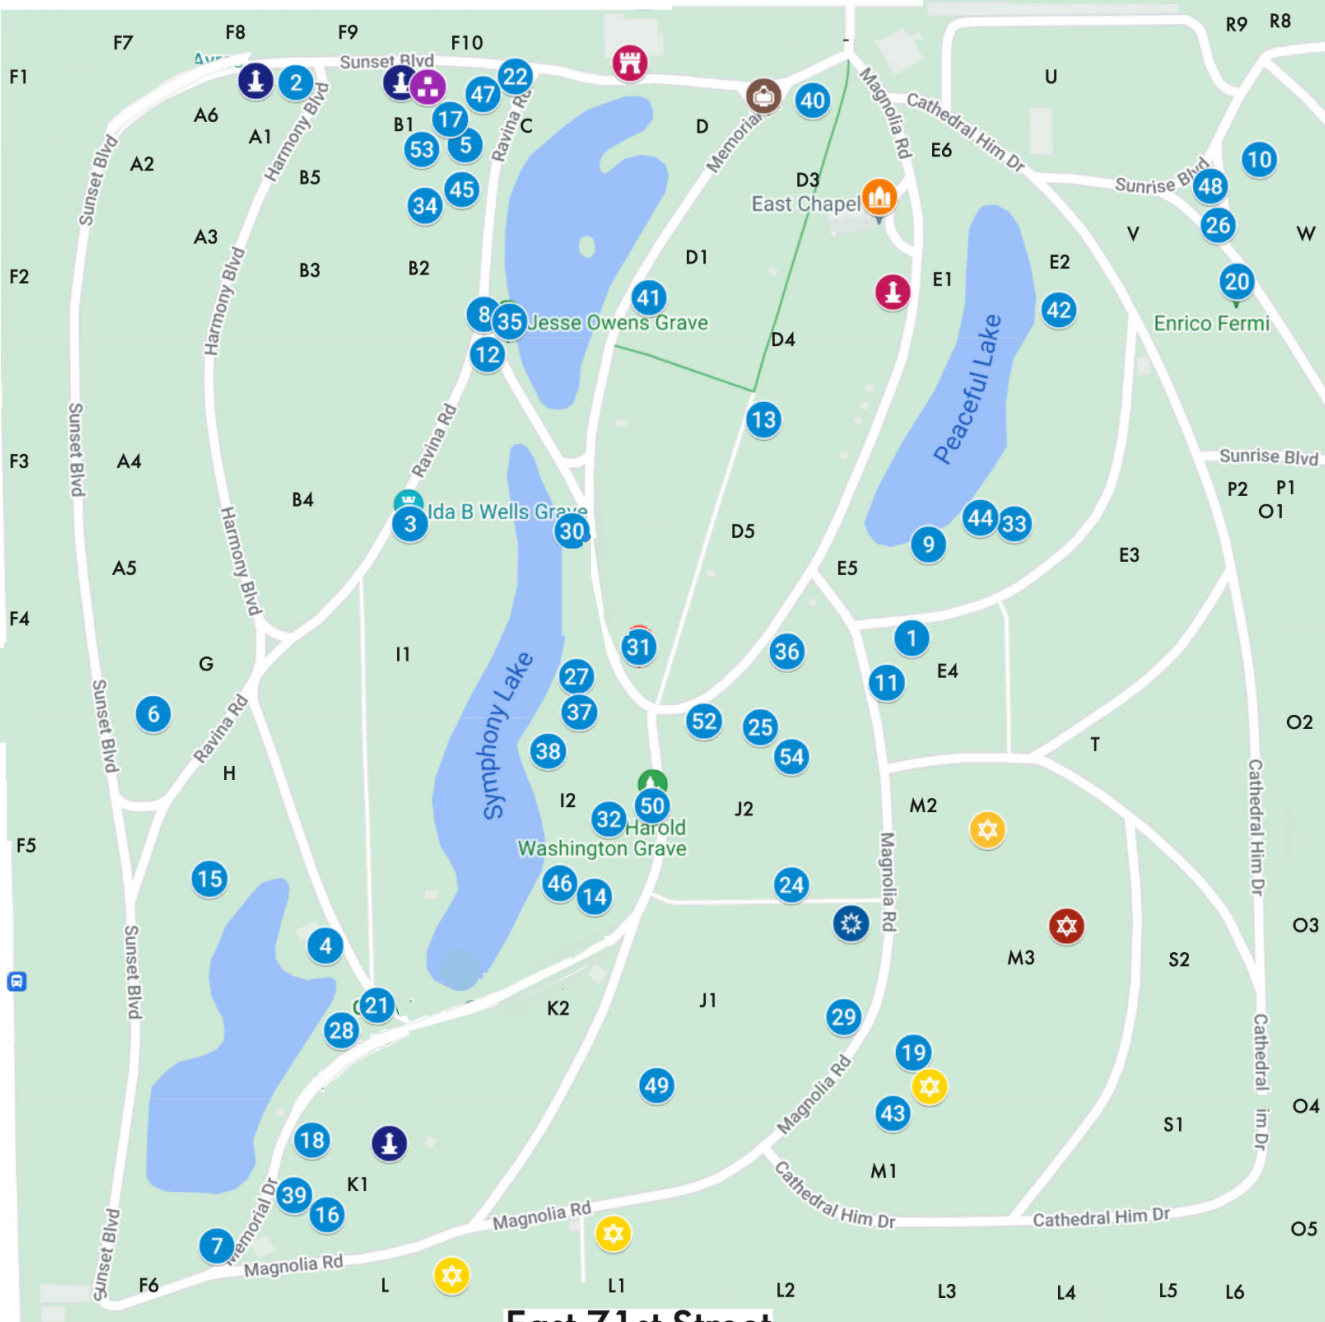

ENTRY GATES East 67th Street

Oak Woods Cemetery

MAP OF NOTABLE GRAVES, MONUMENTS AND POINTS OF INTERSET

© Hyde Park Historical Society
www.hydeparkhistory.org

Oct 27, 2022 updated by M. Price

East 71st Street

S Cottage Grove Ave